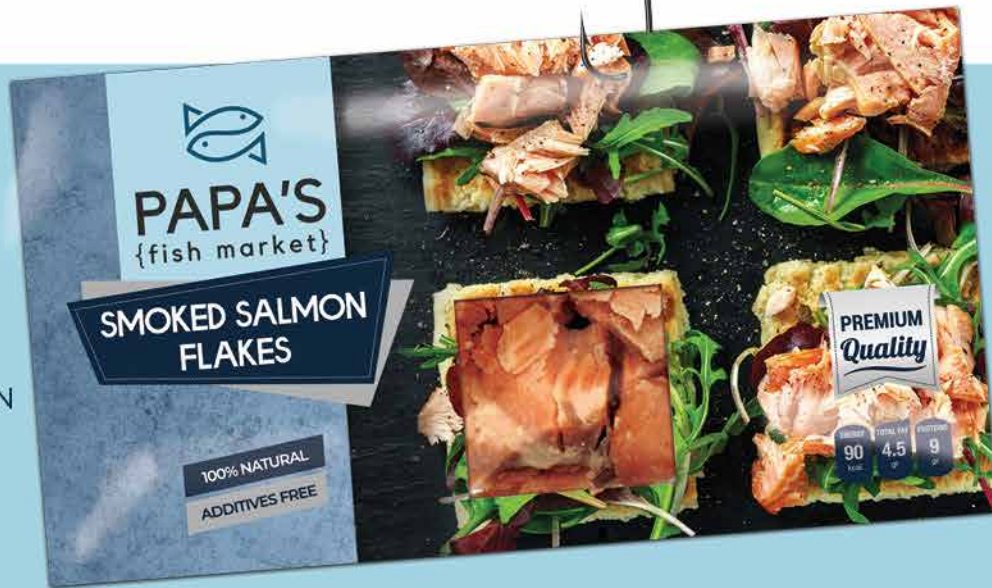

SIZE | 90g

SCOTTISH SMOKED SALMON FLAKES

REFERENCE
558021

BARCODE
5283033922203

COUNTRY OF ORIGIN
SCOTTISH/ PACKED IN LEBANON

SIZE
150g

PACKING SIZE
20

SHELF LIFE
21 DAYS CHILLED - 1 YEAR FROZEN