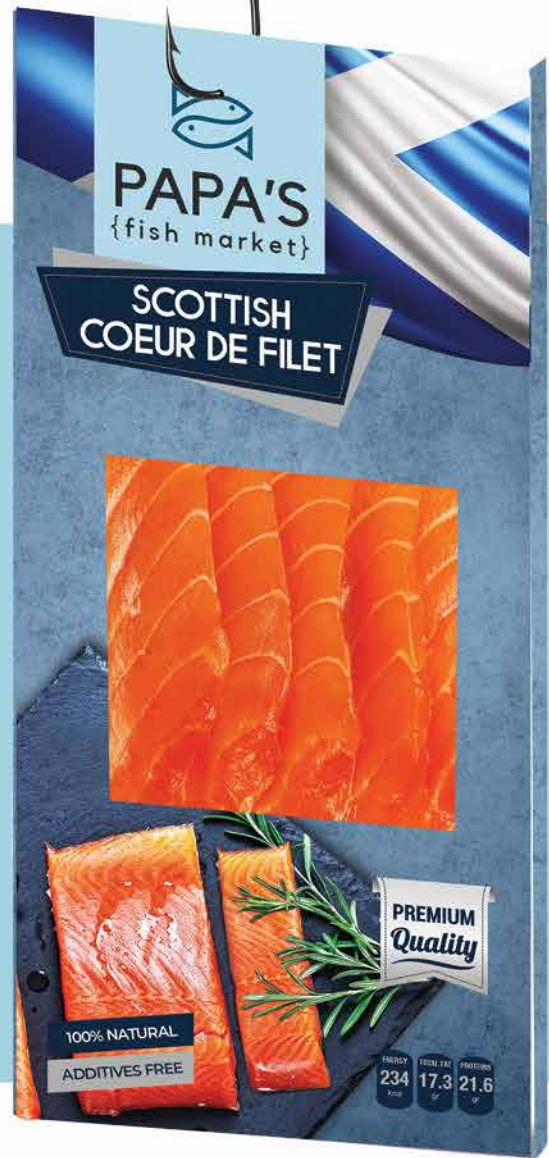

SMOKED SALMON COEUR DE FILET

REFERENCE
552992

BARCODE
5283033914222

COUNTRY OF ORIGIN
SCOTTISH/ PACKED IN LEBANON

SIZE
150g

PACKING SIZE
20

SHELF LIFE
21 DAYS CHILLED - 1 YEAR FROZEN

CHILLED